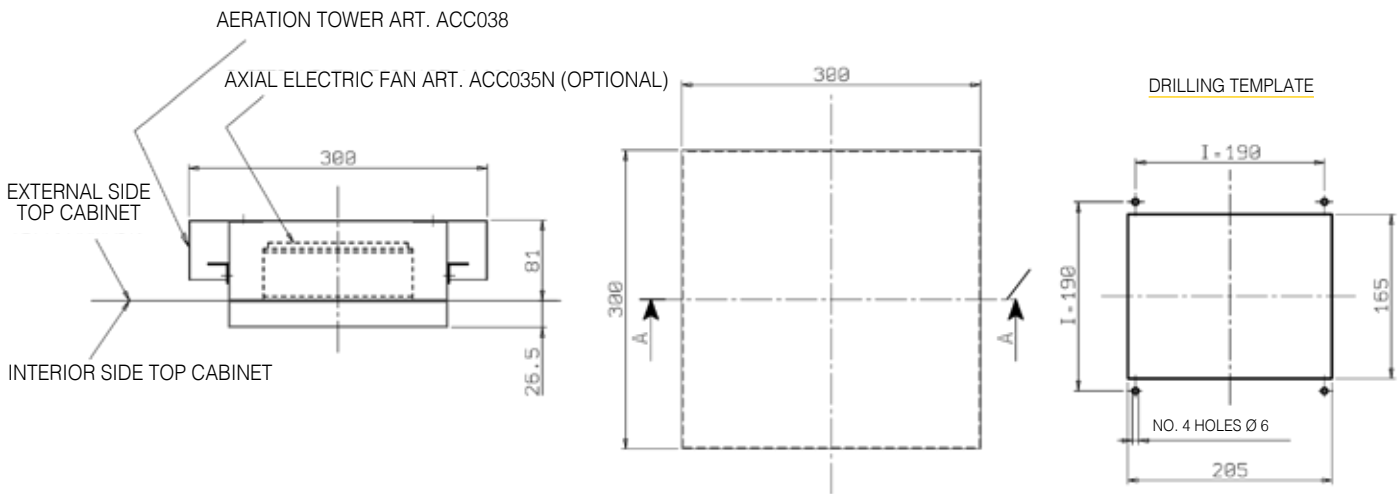

AERATION TOWER

CODE	DESCRIPTION
ACC038	STAINLESS STEEL LABYRINTH AERATION TOWER W=300 H=300 D=80

AXIAL ELECTRIC

CODE	DESCRIPTION
ACC015N	AXIAL ELECTRIC FAN 230V 50/60 HZ DIM.120X120
ACC015N_115VAC	AXIAL ELECTRIC FAN 115VAC 50/60 HZ DIM.120X120
ACC015N_24V DC	AXIAL ELECTRIC FAN 24V DC 50/60 HZ DIM.120X120
ACC035N	AXIAL ELECTRIC FAN 230V 50/60 HZ DIAM.150
ACC035N_115VAC	AXIAL ELECTRIC FAN 115VAC 50/60 HZ DIAM.150
ACC035N_24VDC	AXIAL ELECTRIC FAN 24V DC 50/60 HZ DIAM.150