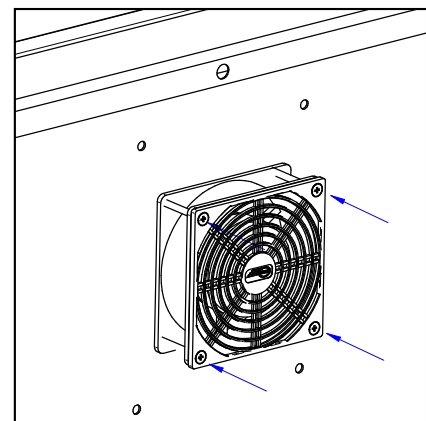

AERATION TOWER

CODE	DESCRIPTION
ACC038	STAINLESS STEEL LABYRINTH AERATION TOWER W=300 H=300 D=80

AXIAL ELECTRIC

CODE	DESCRIPTION
ACC015N	AXIAL ELECTRIC FAN 230V 50/60 HZ DIM.120X120
ACC015N_115VAC	AXIAL ELECTRIC FAN 115VAC 50/60 HZ DIM.120X120
ACC015N_24V DC	AXIAL ELECTRIC FAN 24V DC 50/60 HZ DIM.120X120
ACC035N	AXIAL ELECTRIC FAN 230V 50/60 HZ DIAM.150
ACC035N_115VAC	AXIAL ELECTRIC FAN 115VAC 50/60 HZ DIAM.150
ACC035N_24VDC	AXIAL ELECTRIC FAN 24V DC 50/60 HZ DIAM.150