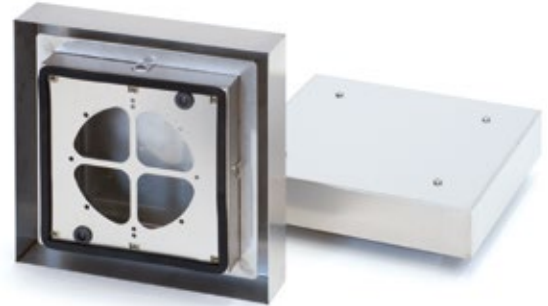

AERATION TOWER

CODE	DESCRIPTION
ACC038	STAINLESS STEEL LABYRINTH AERATION TOWER W=300 H=300 D=80

AXIAL ELECTRIC

CODE	DESCRIPTION
ACC015N	AXIAL ELECTRIC FAN 230V 50/60 HZ DIM.120X120
ACC015N_115VAC	AXIAL ELECTRIC FAN 115VAC 50/60 HZ DIM.120X120
ACC015N_24V DC	AXIAL ELECTRIC FAN 24V DC 50/60 HZ DIM.120X120
ACC035N	AXIAL ELECTRIC FAN 230V 50/60 HZ DIAM.150
ACC035N_115VAC	AXIAL ELECTRIC FAN 115VAC 50/60 HZ DIAM.150
ACC035N_24VDC	AXIAL ELECTRIC FAN 24V DC 50/60 HZ DIAM.150