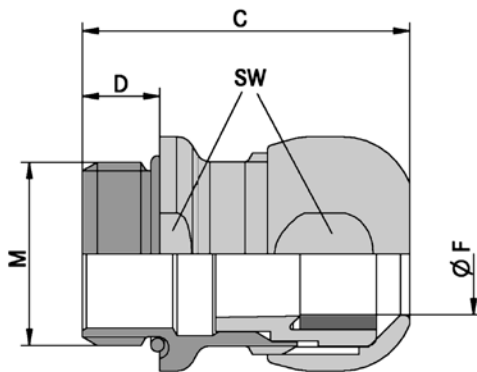

SKINTOP® INOX / SKINTOP® INOX-R

INFO

- Stainless steel version with compact design
- For use in the splash zone in the food production

Benefits

- Corrosion-resistant
- Sea water-resistant
- Smooth surfaces - no edges
- Compact design
- Wide, variable clamping ranges

Application range

- Onshore and offshore applications
- Bottling plants and breweries
- Food industry (product-free zone, splash zone)

Norm references / Approvals

- ECOLAB®
  Industry standard in the field of professional cleaning and disinfection in the food and beverage industry
- DIN EN 1672-2
  Guideline for the design of machinery
- DIN EN ISO 14159
  Security of machinery Hygienic requirements for the design of machinery
- NSF/ANSI 169
  Hygienic design for machinery and components

Product Make-up

- Metric connection thread acc. to DIN EN 60423
- Basis for technical information DIN IEC 62444

Technical data

	Classification ETIM 5/6 ETIM 5.0/6.0 Class-ID: EC000441 ETIM 5.0/6.0 Class-Description: Cable screw gland
	Material Body: stainless steelV4A (1.4404 / 316L) Insert: polyamide Sealing: silicone O-Ring: silicone
	Protection rating IP 68 - 10 bar (M12 - M20) IP 68 - 5 bar (M25 - M50) IP 69 NEMA Type 1, 2, 4x, 6, 12
	Temperature range -40°C to +100°C

Article number	Article designation / size	Ø F mm	SW wrench size mm	Overall length C mm	Thread length D mm	Pieces / PU
SKINTOP® INOX						
SKIN-INOX-M12_MPX	M 12 x 1,5	4-7	16	29.3	6.5	5
SKIN-INOX-M16_MPX	M 16 x 1,5	6-10	20	32.4	7	5
SKIN-INOX-M20_MPX	M 20 x 1,5	7-13	24	35.5	8	5
SKIN-INOX-M25_MPX	M 25 x 1,5	9-17	29	39.2	8	5
SKIN-INOX-M32_MPX	M 32 x 1,5	11-21	36	44.6	9	5
SKIN-INOX-M40_MPX	M 40 x 1,5	19-28	45	51.2	9	5
SKIN-INOX-M50_MPX	M 50 x 1,5	27-35	54	56.2	10	5
SKINTOP® INOX-R						
SKIN-INOX-R-M12_MPX	M 12 x 1,5	3-5	16	29.3	6.5	5
SKIN-INOX-R-M16_MPX	M 16 x 1,5	5-7	20	32.4	7	5
SKIN-INOX-R-M20_MPX	M 20 x 1,5	6-10	24	35.5	8	5
SKIN-INOX-R-M25_MPX	M 25 x 1,5	7-13	29	39.2	8	5
SKIN-INOX-R-M32_MPX	M 32 x 1,5	8-15	36	44.6	9	5
SKIN-INOX-R-M40_MPX	M 40 x 1,5	15-23	45	51.2	9	5
SKIN-INOX-R-M50_MPX	M 50 x 1,5	22-29	54	56.2	10	5

Photographs and graphics are not to scale and do not represent detailed images of the respective products.